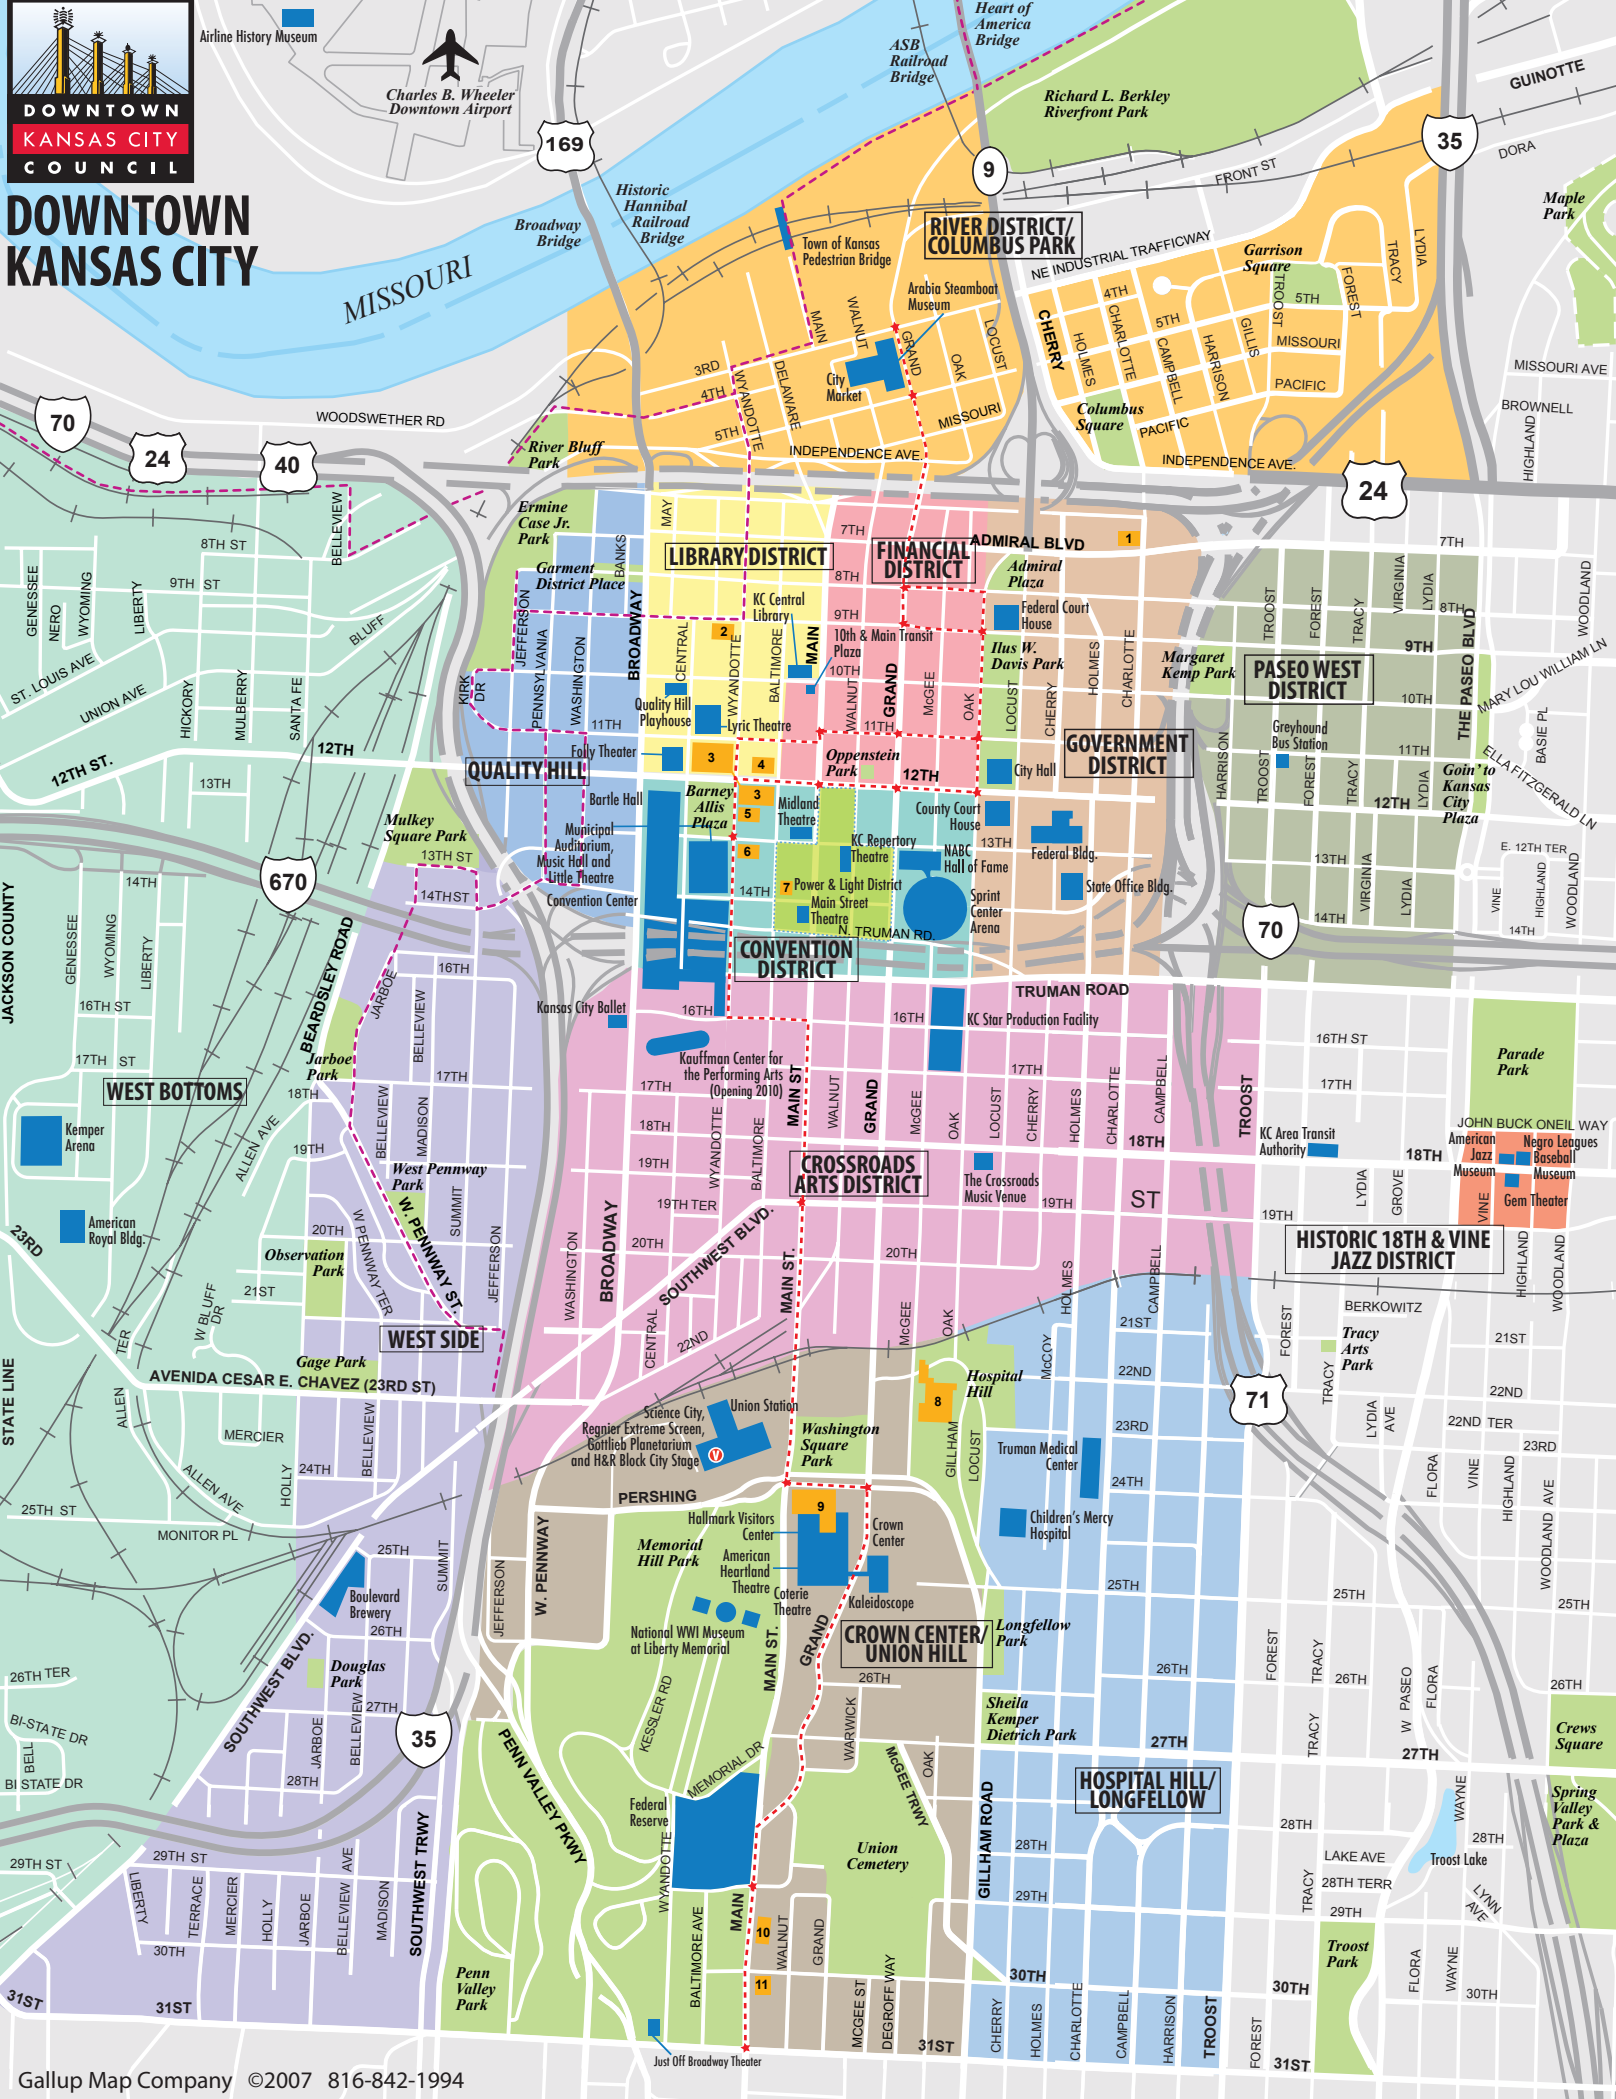

DOWNTOWN KANSAS CITY

Gallup Map Company ©2007 816-842-1994

MAP LEGEND

- Points of Interest**
- Hotels**
 1. Comfort Inn and Suites
 2. Hotel Savoy
 3. Kansas City Marriott Downtown
 4. Hotel Phillips
 5. Aladdin Holiday Inn Hotel Kansas City
 6. Crowne Plaza Kansas City Downtown
 7. Hilton President Kansas City
 8. Hyatt Regency Crown Center
 9. Westin Crown Center
 10. Residence Inn
 11. Fairfield Inn
- Parks**
- Riverfront Heritage Trail**
- Max Bus Route and Stops**
- Visitor Information Center**

DISTRICTS

- River District/Columbus Park**
- West Bottoms**
- Quality Hill**
- Library District**
- Financial District**
- Historic 18th & Vine Jazz District**
- Paseo West**
- Government District**
- Convention District**
- West Side**
- Crossroads Arts District**
- Crown Center/Union Hill**
- Hospital Hill/Longfellow**